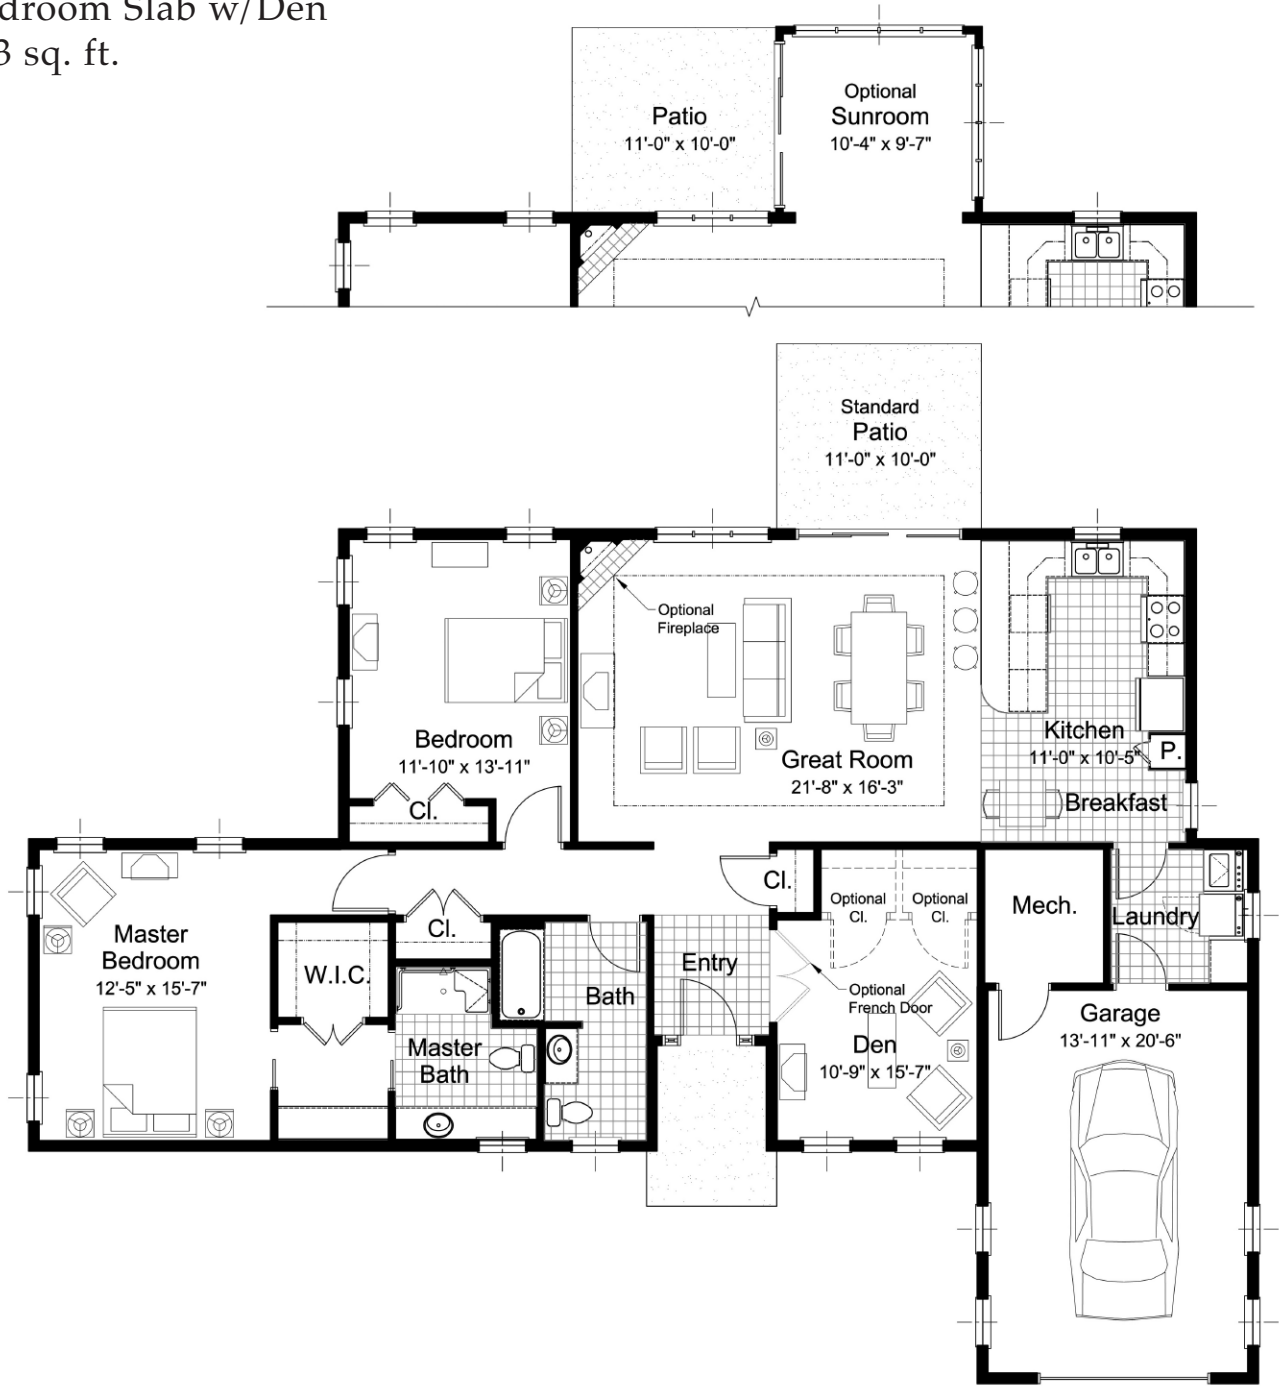

Pear

2 Bedroom Slab w/Den

1,703 sq. ft.

Ashlar Village
Cheshire Road
Wallingford, CT 06492

203-679-6425
toll-free 800-382-2244
www.ashlarvillage.org/newhomes