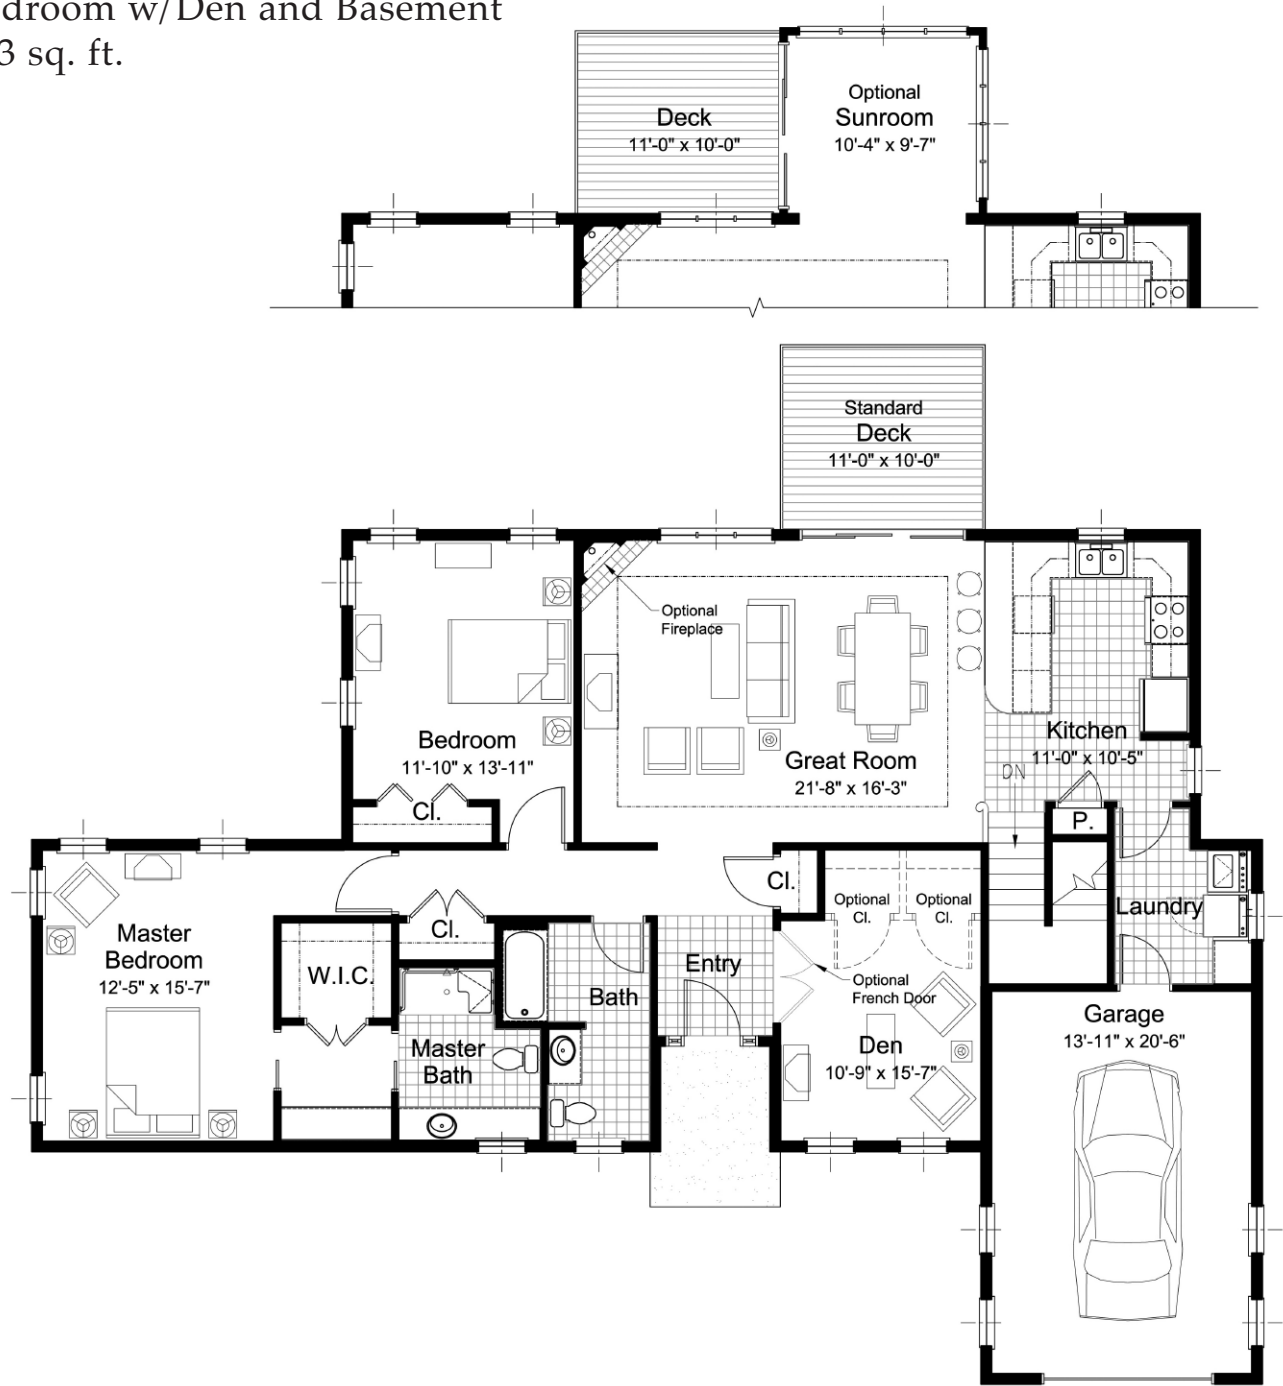

Pear

2 Bedroom w/Den and Basement

1,703 sq. ft.

Ashlar Village
Cheshire Road
Wallingford, CT 06492

203-679-6425
toll-free 800-382-2244
www.ashlarvillage.org/newhomes