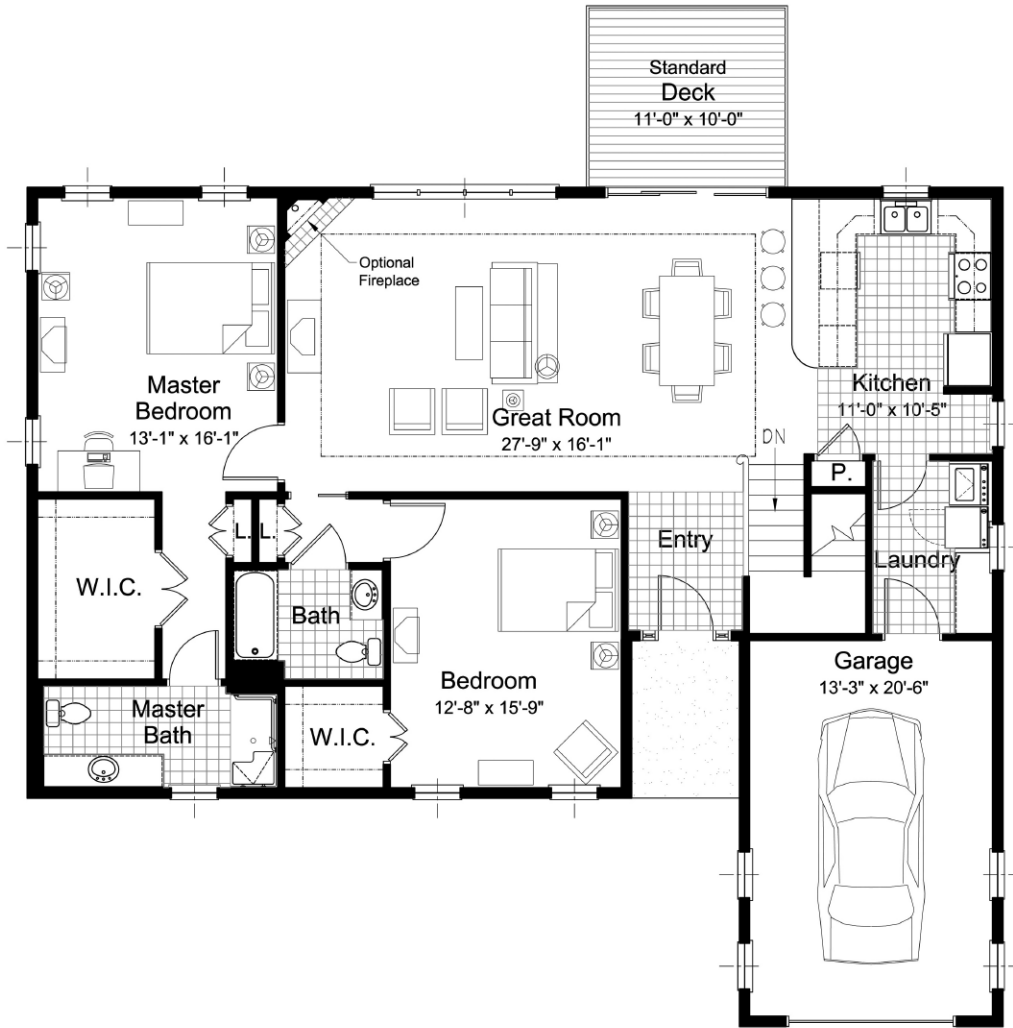

Peach

2 Bedroom w/Basement

1,600 sq. ft.

Ashlar Village
Cheshire Road
Wallingford, CT 06492

203-679-6425
toll-free 800-382-2244
www.ashlarvillage.org/newhomes