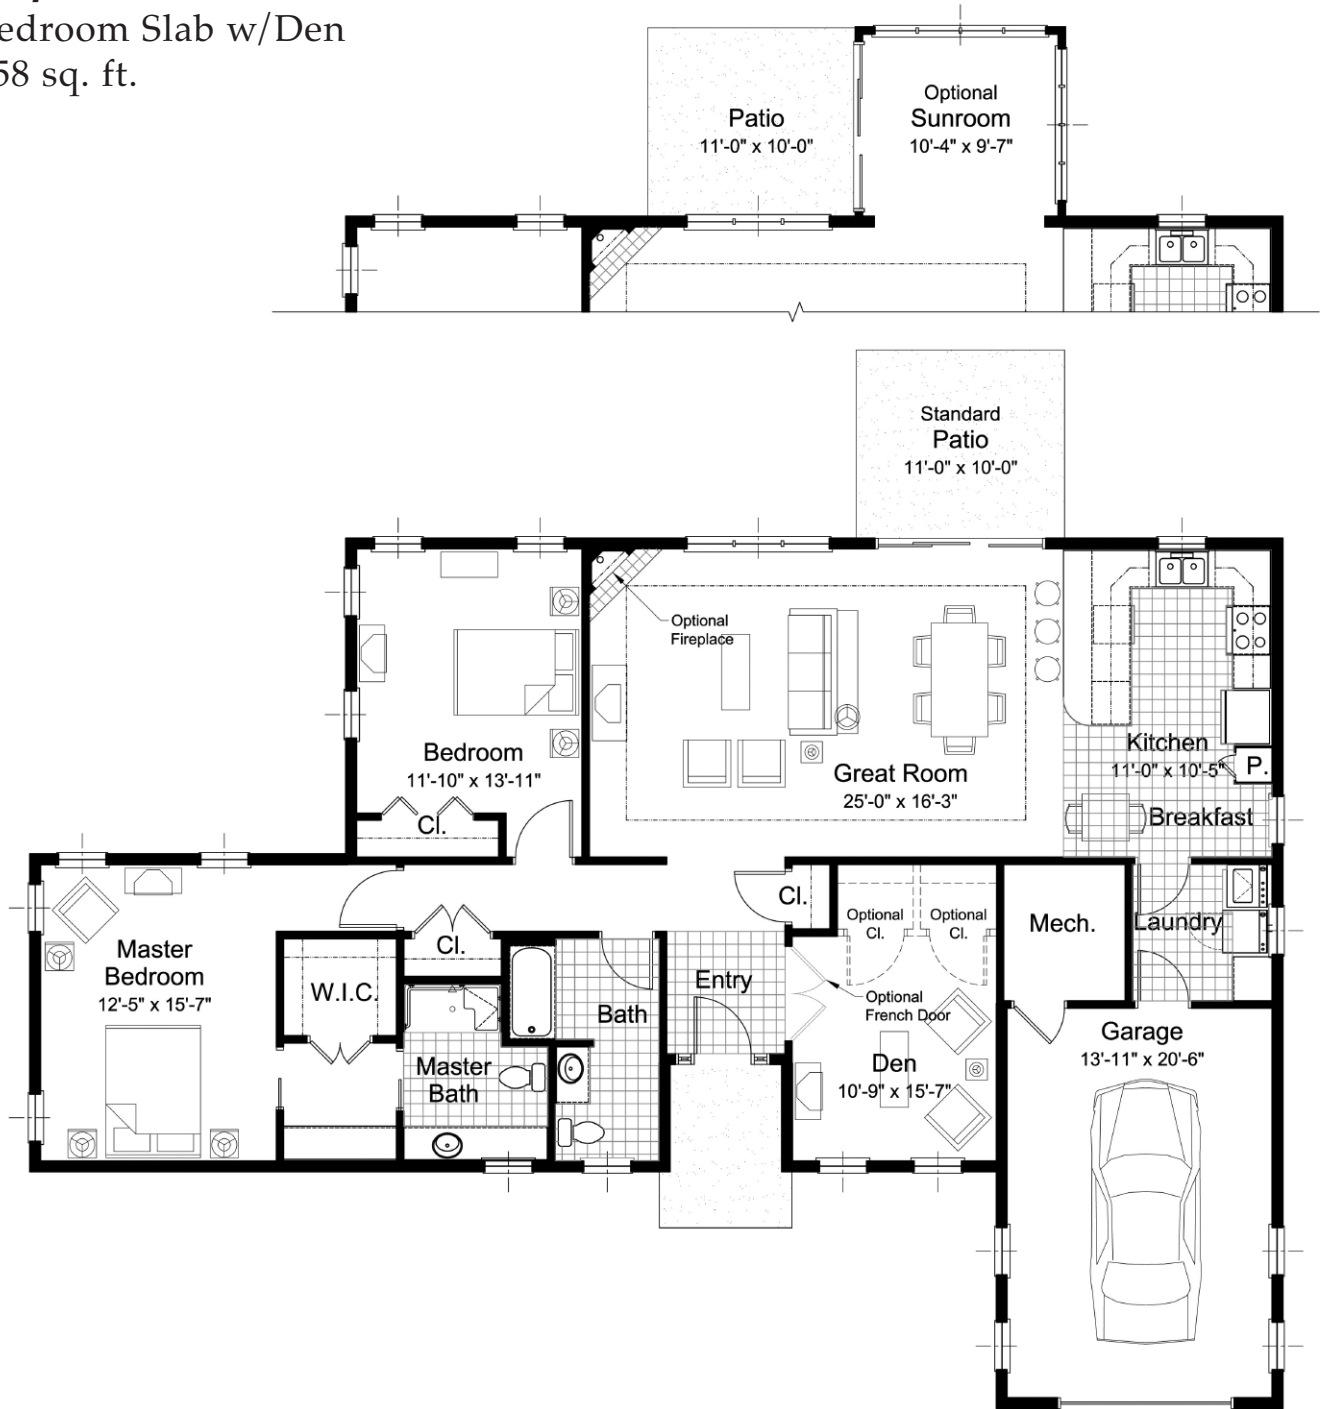

Cherry

2 Bedroom Slab w/Den

1,758 sq. ft.

Ashlar Village
Cheshire Road
Wallingford, CT 06492

203-679-6425
toll-free 800-382-2244
www.ashlarvillage.org/newhomes