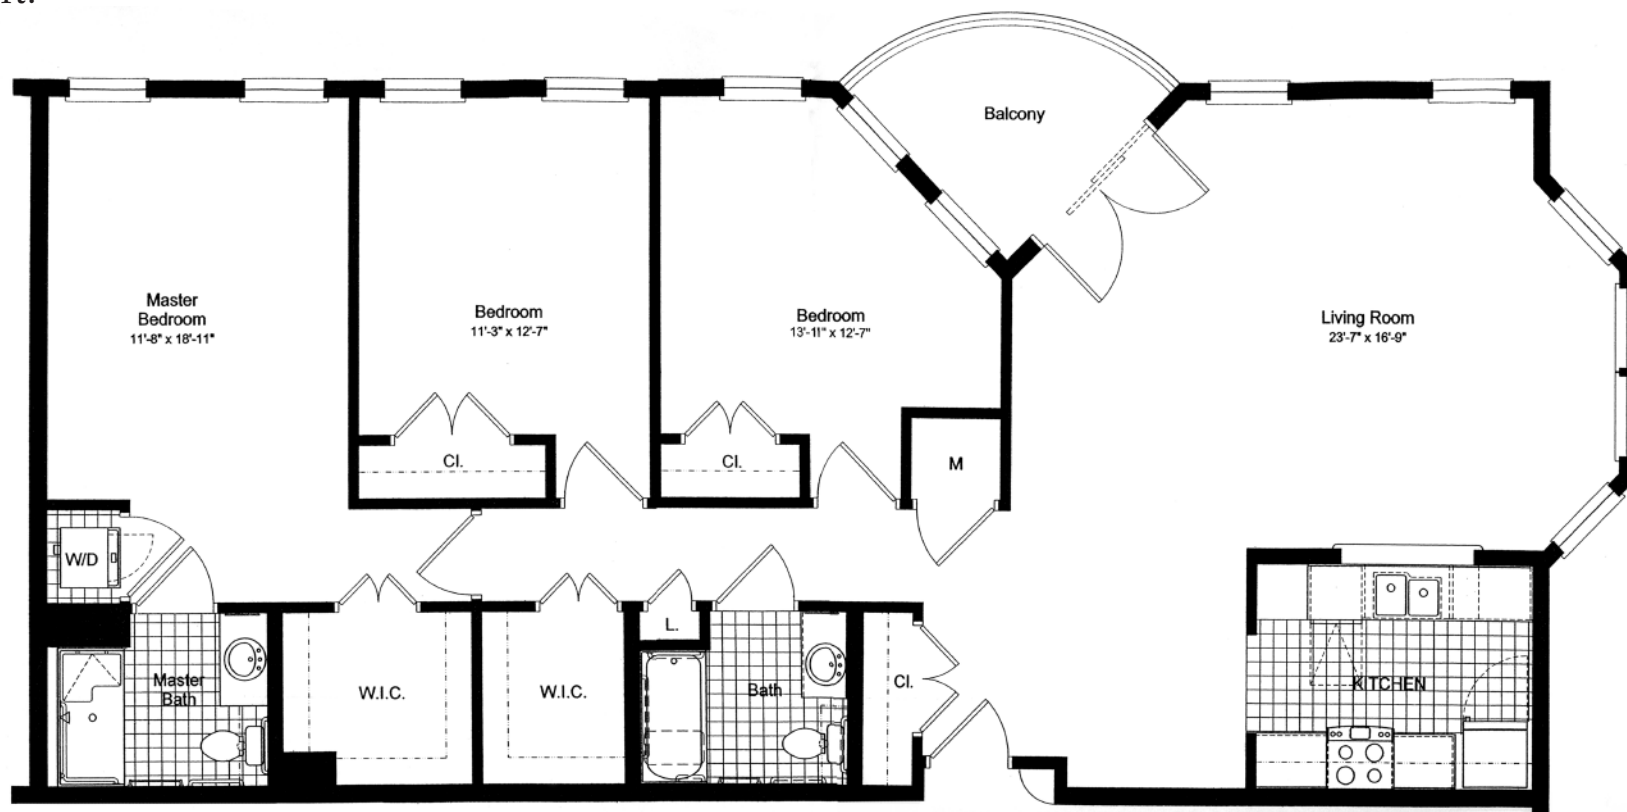

Notch Hill Apartments
3 Bedroom & Balcony
1542 sq. ft.

Ashlar Village
Cheshire Road
Wallingford, CT 06492

203-679-6425
toll-free 800-382-2244
www.ashlarvillage.org/newhomes