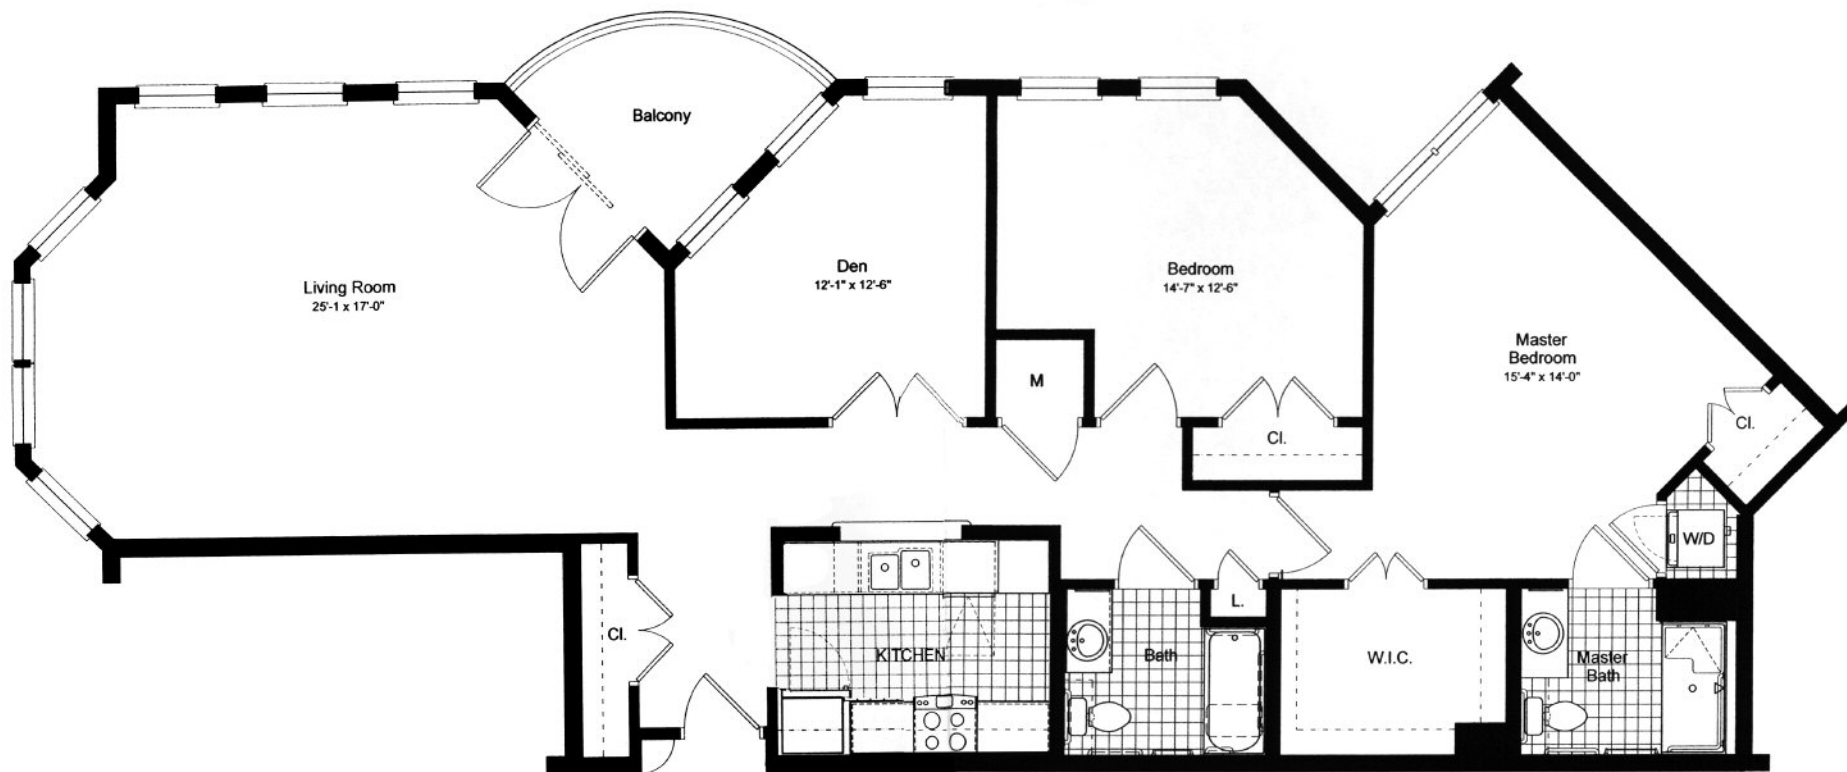

**Notch Hill Apartments**  
2 Bedroom & Den  
1496 sq. ft.

Ashlar Village  
Cheshire Road  
Wallingford, CT 06492

203-679-6425  
toll-free 800-382-2244  
[www.ashlarvillage.org/newhomes](http://www.ashlarvillage.org/newhomes)