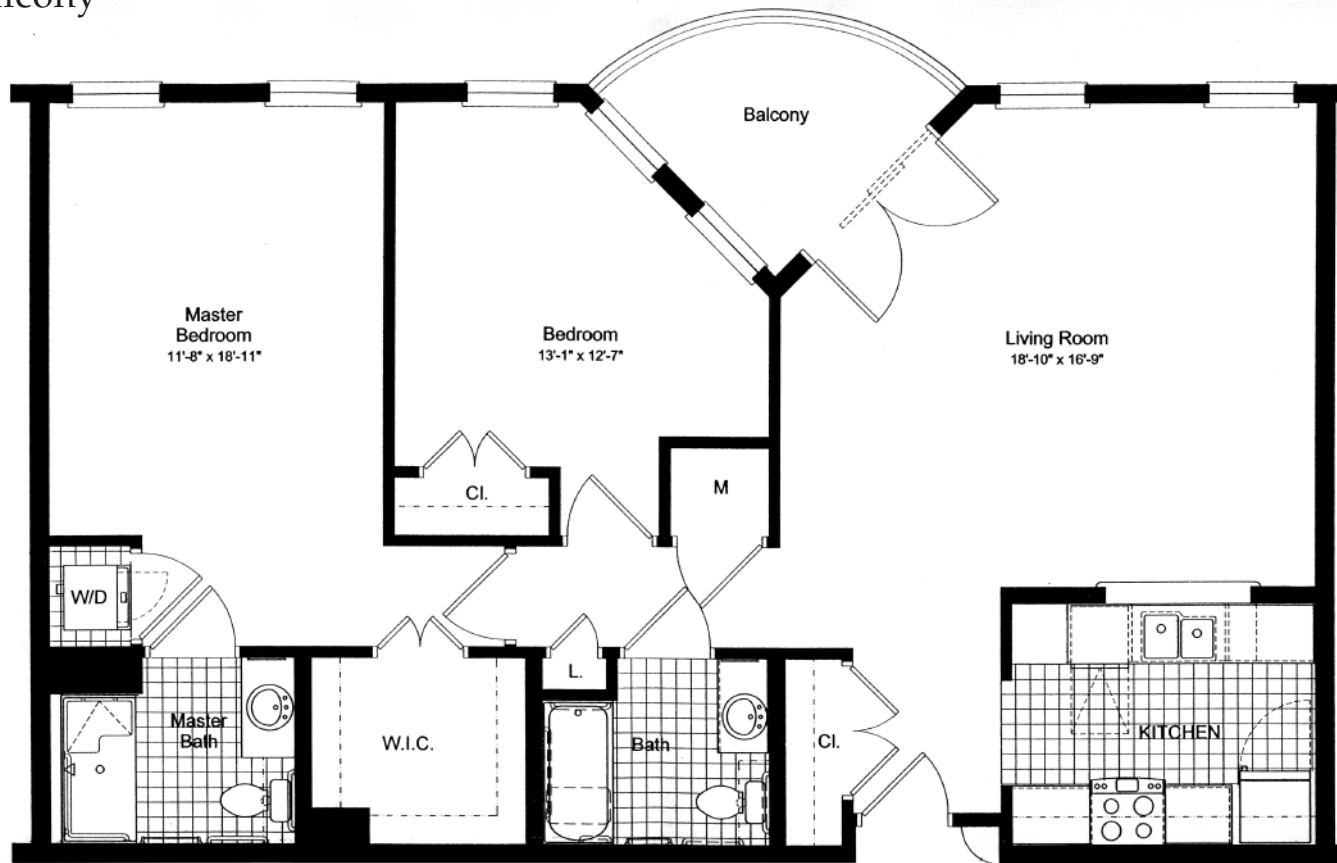

Notch Hill Apartments
2 Bedroom & Balcony
1148 sq. ft.

Ashlar Village
Cheshire Road
Wallingford, CT 06492

203-679-6425
toll-free 800-382-2244
www.ashlarvillage.org/newhomes