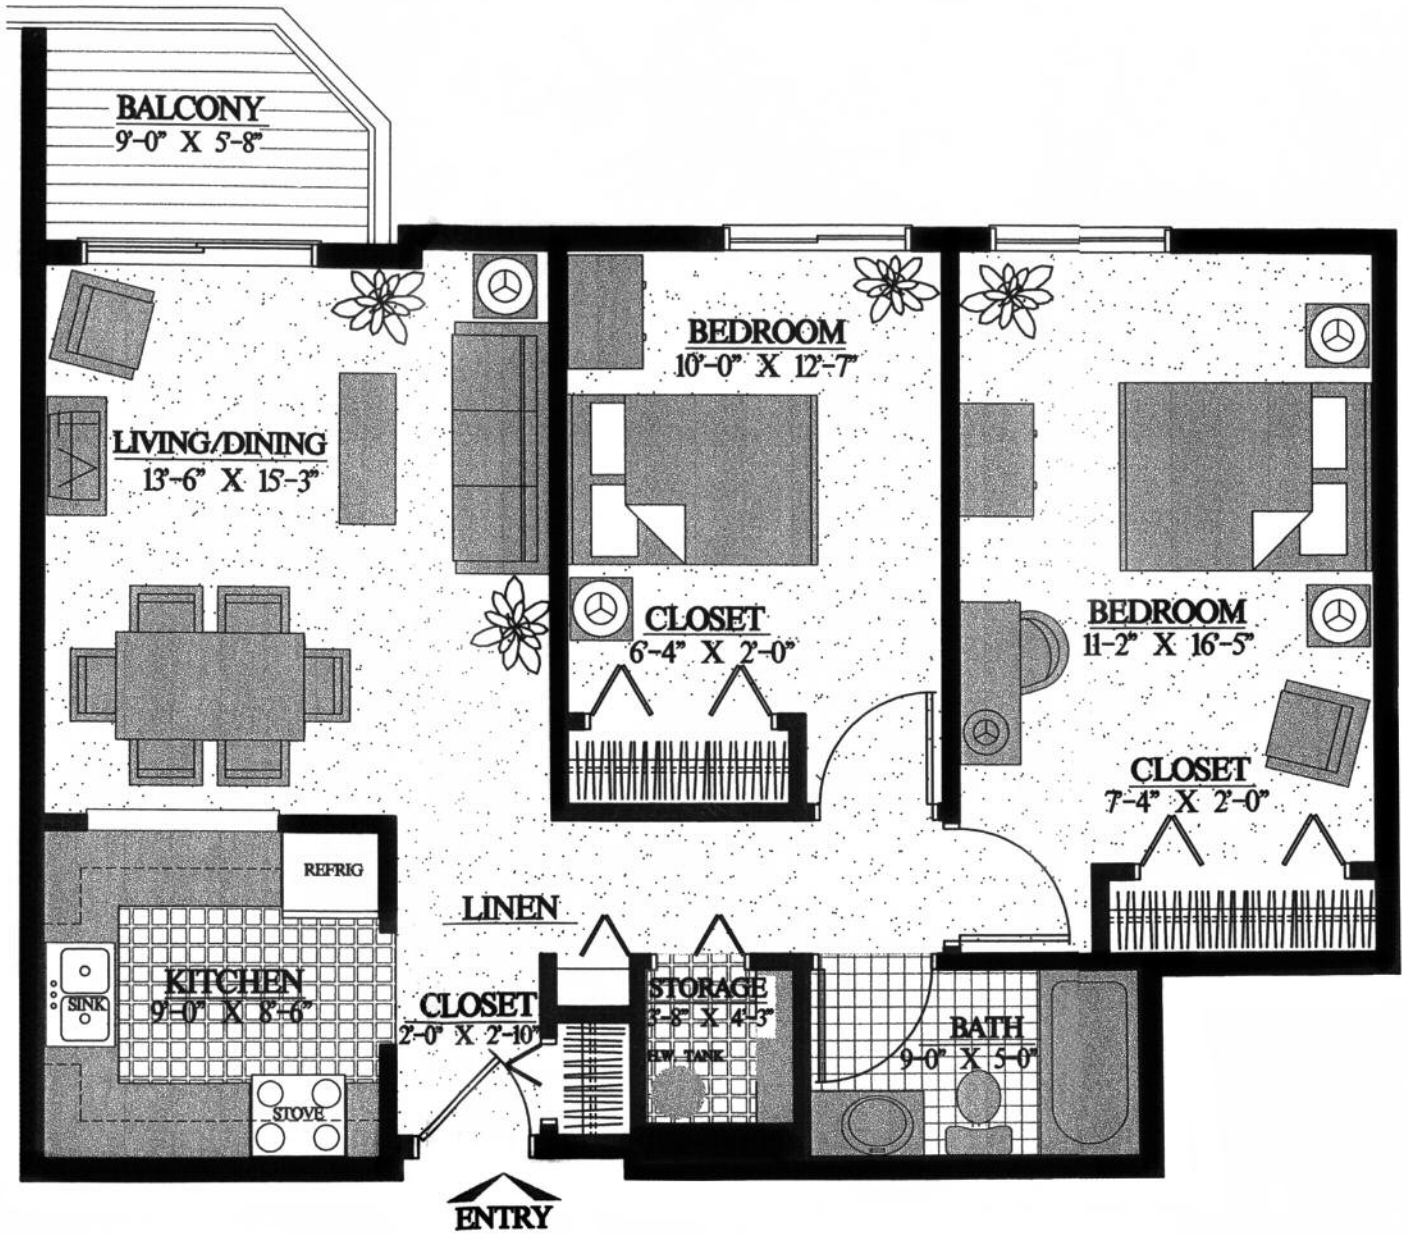

# Traditional Apartments

2 Bedroom

930 sq. ft.

Ashlar Village  
Cheshire Road  
Wallingford, CT 06492

203-679-6425  
toll-free 800-382-2244  
[www.ashlarvillage.org/newhomes](http://www.ashlarvillage.org/newhomes)