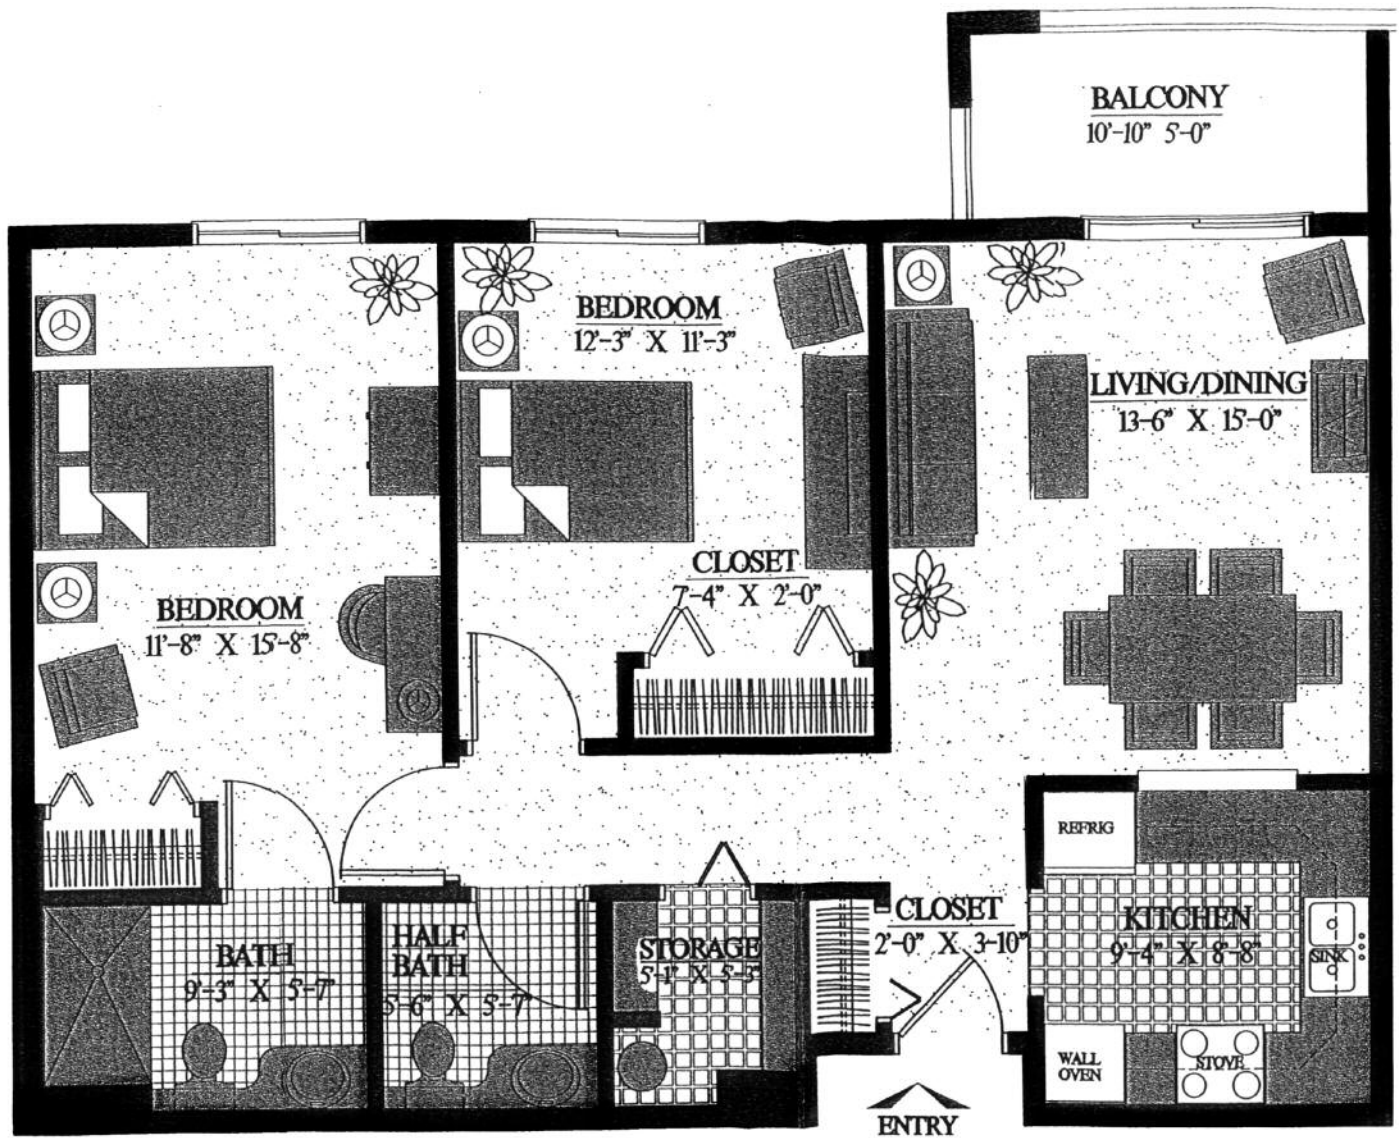

# Traditional Apartments

Meadow Wood

2 Bedroom

967 sq. ft.

Ashlar Village  
Cheshire Road  
Wallingford, CT 06492

203-679-6425  
toll-free 800-382-2244  
[www.ashlarvillage.org/newhomes](http://www.ashlarvillage.org/newhomes)