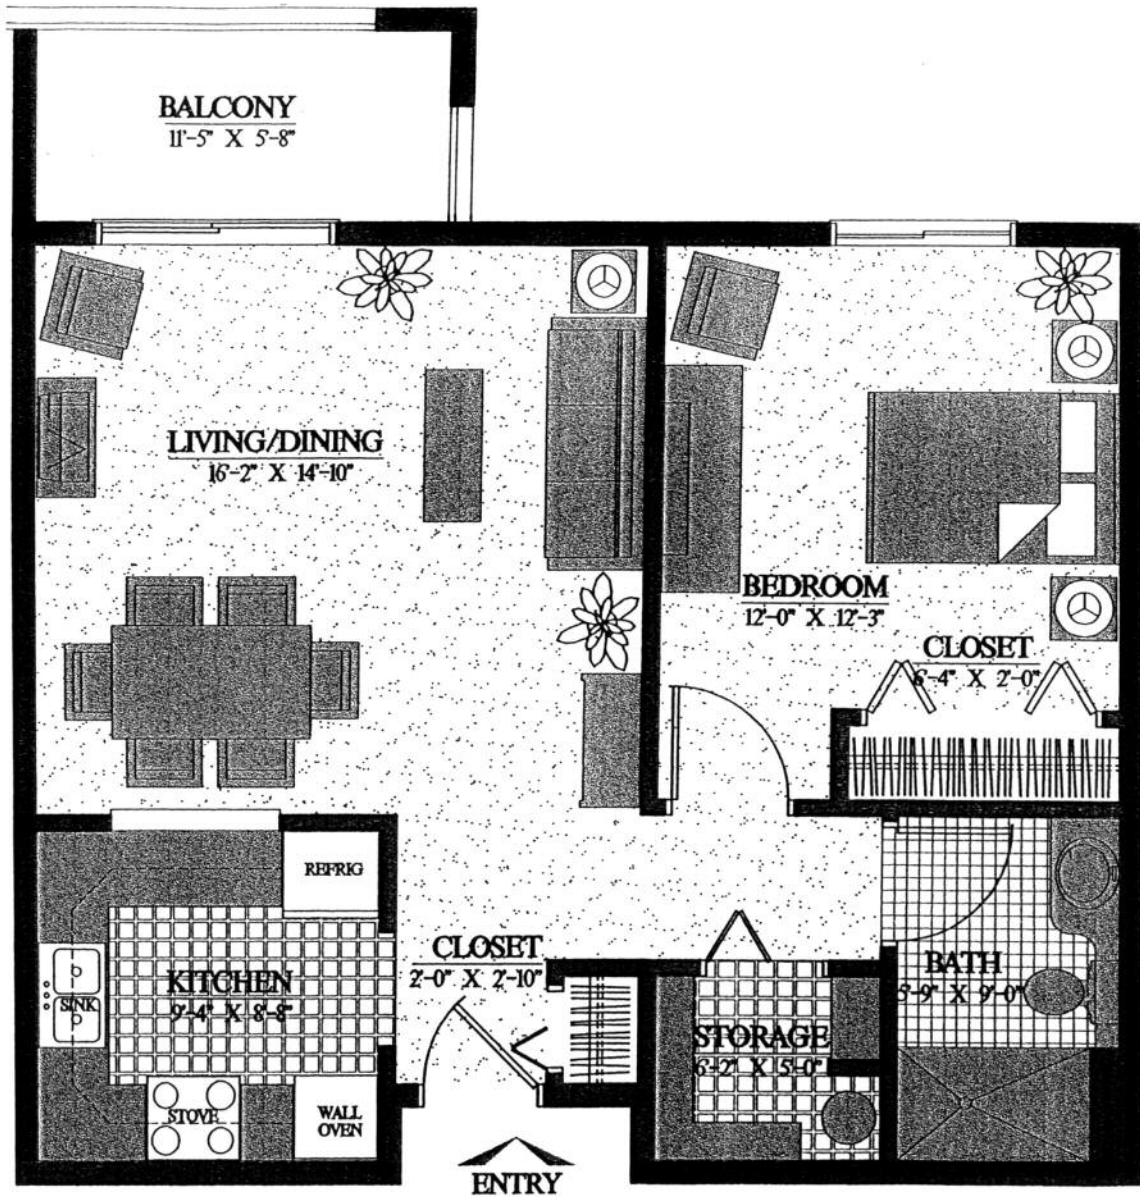

# Traditional Apartments

1 Bedroom

739 sq. ft.

Ashlar Village  
Cheshire Road  
Wallingford, CT 06492

203-679-6425  
toll-free 800-382-2244  
[www.ashlarvillage.org/newhomes](http://www.ashlarvillage.org/newhomes)