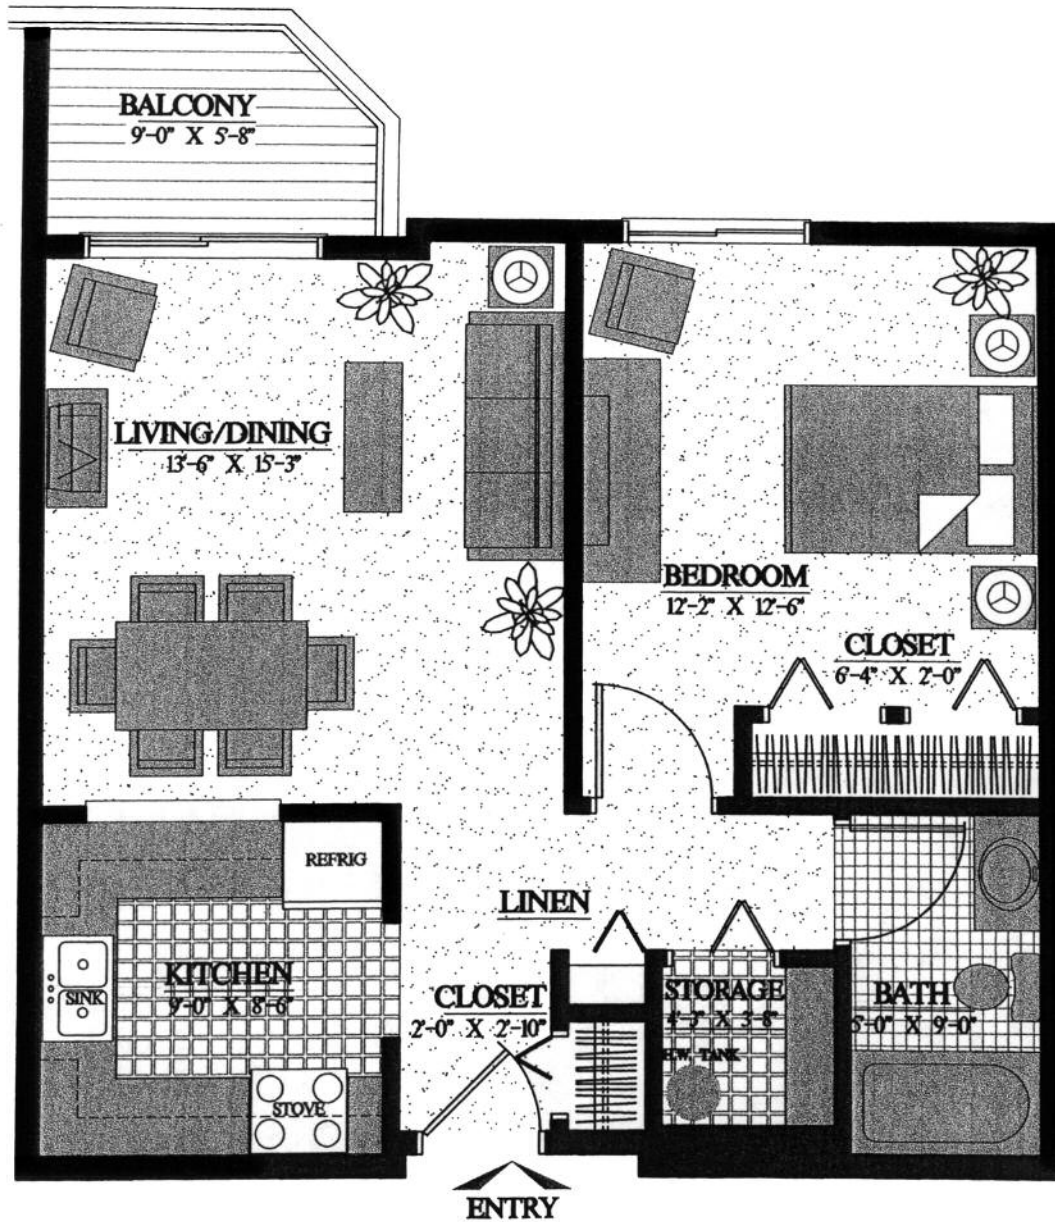

# Traditional Apartments

1 Bedroom

665 sq. ft.

Ashlar Village  
Cheshire Road  
Wallingford, CT 06492

203-679-6425  
toll-free 800-382-2244  
[www.ashlarvillage.org/newhomes](http://www.ashlarvillage.org/newhomes)