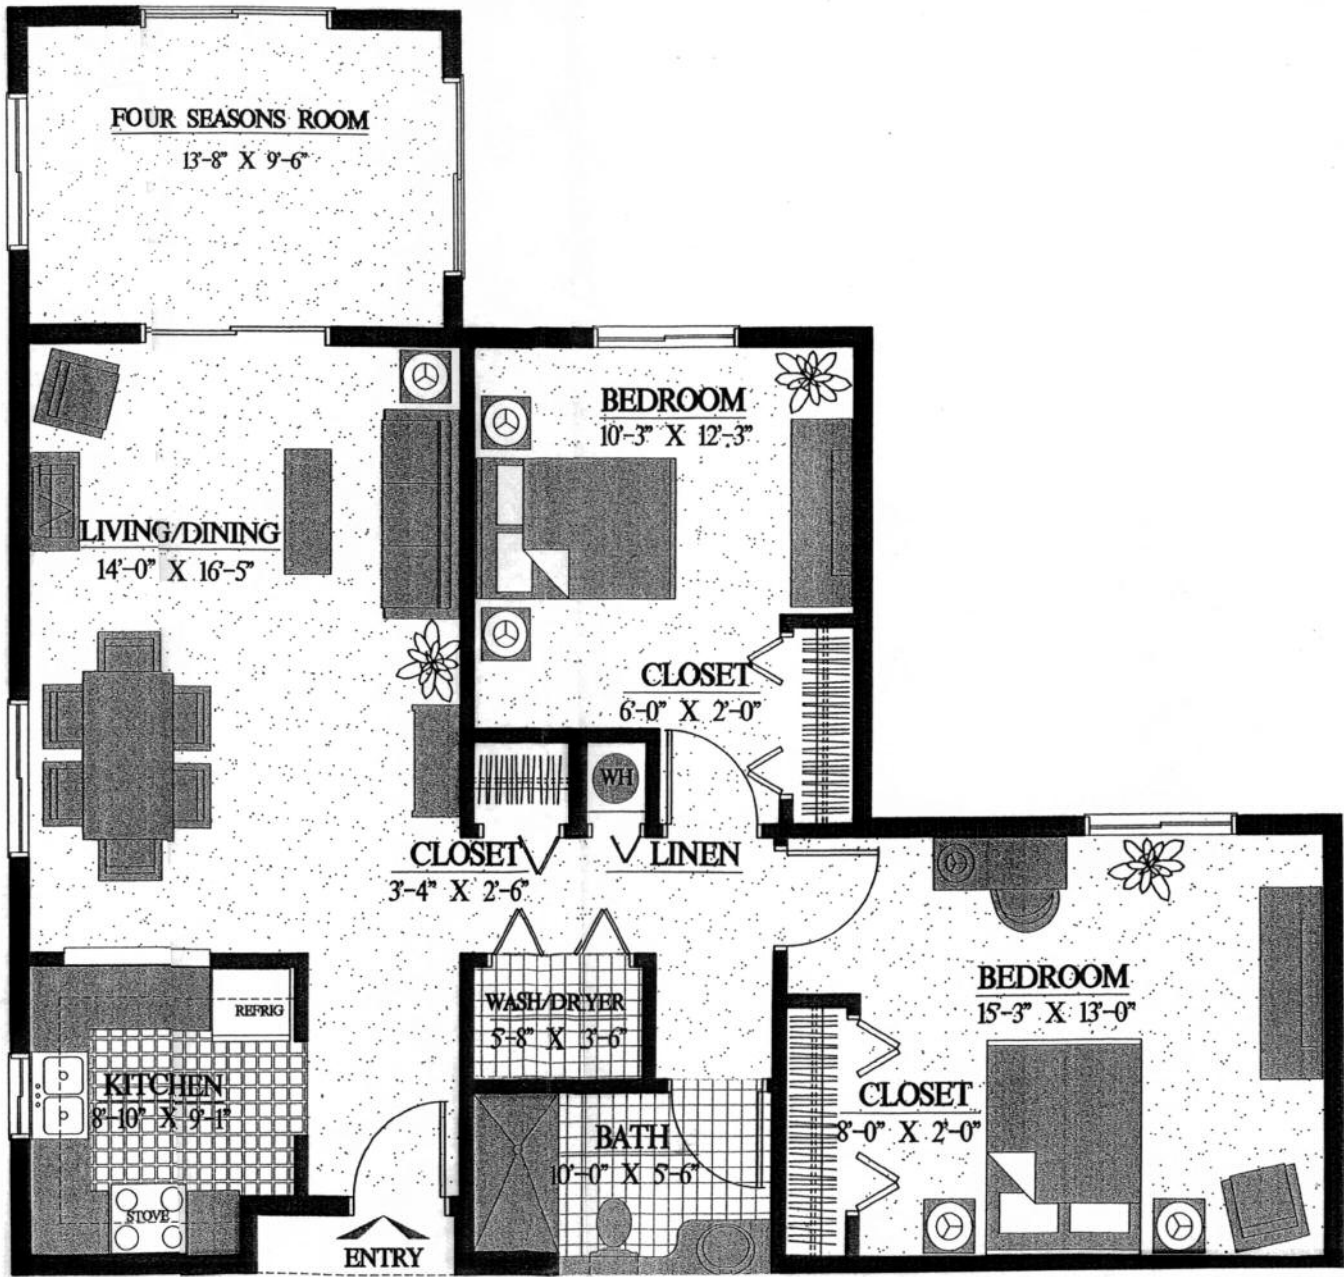

Ashlar Village Cottage

2 Bedroom

1185 sq. ft.

Ashlar Village
Cheshire Road
Wallingford, CT 06492

203-679-6425
toll-free 800-382-2244
www.ashlarvillage.org/newhomes