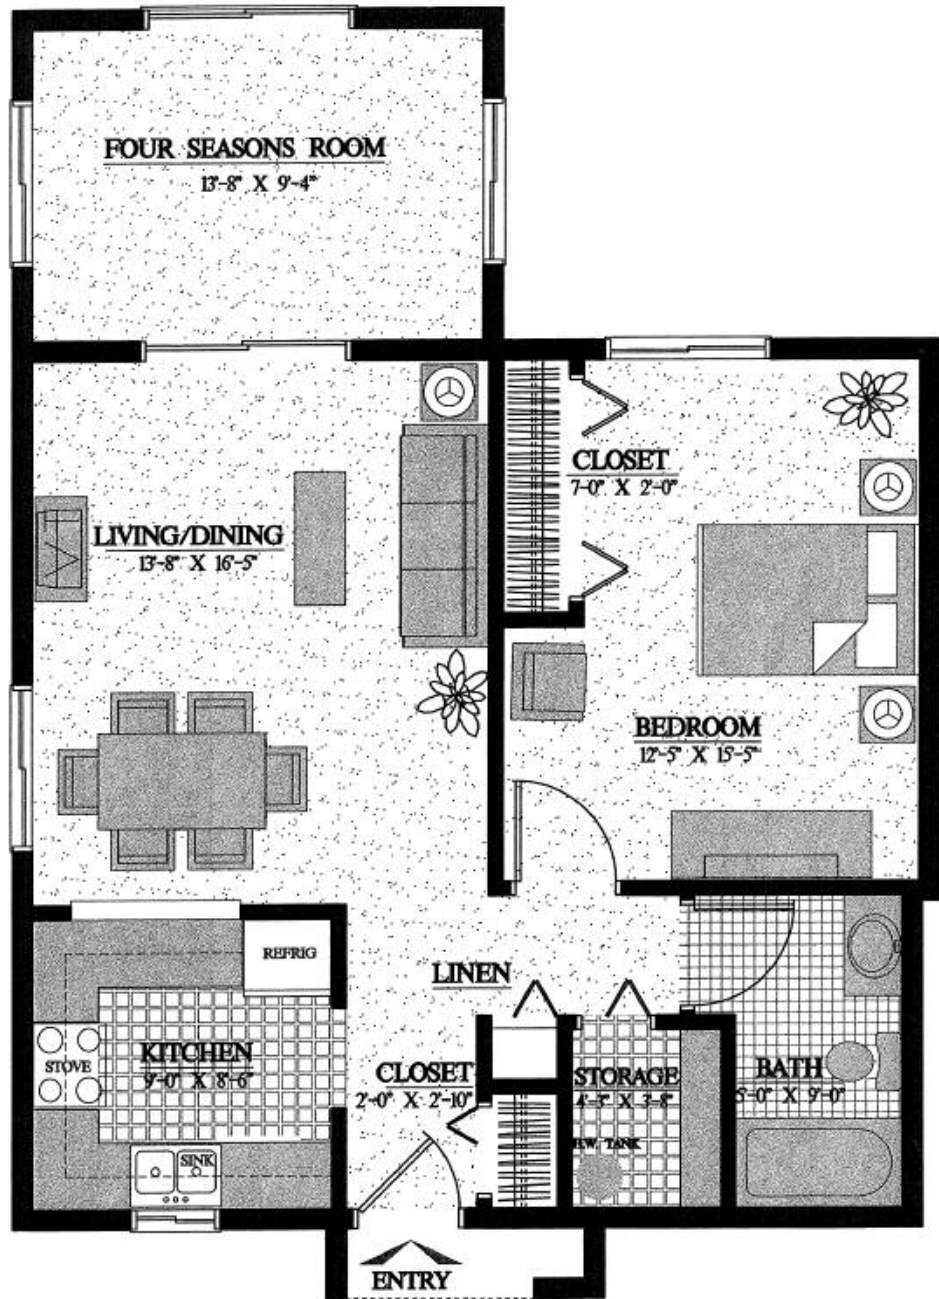

Ashlar Village  
Cottage  
1 Bedroom  
865 square feet